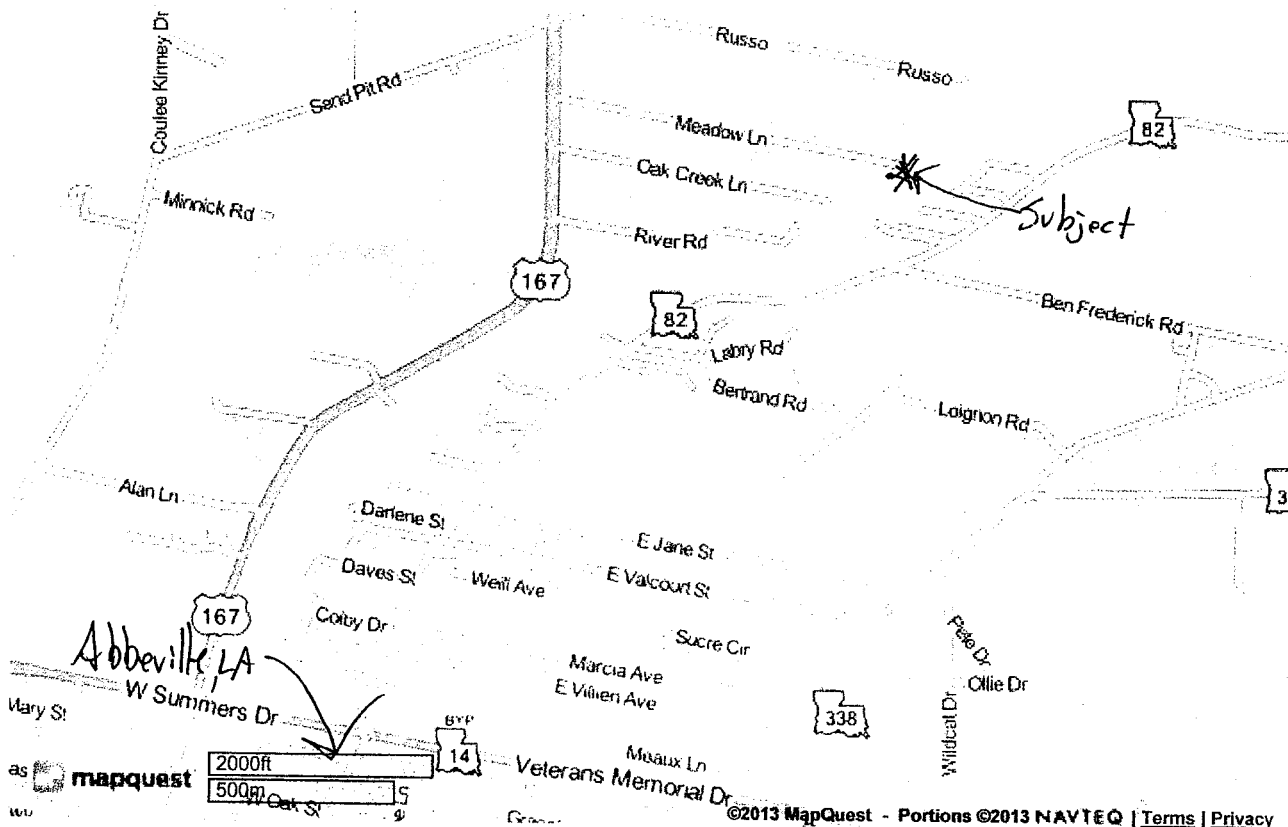

Notes

This map doesn't contain any items.

©2013 MapQuest - Portions ©2013 NAVTEQ | Terms | Privacy

©2013 MapQuest, Inc. Use of directions and maps is subject to the MapQuest Terms of Use. We make no guarantee of the accuracy of their content, road conditions or route usability. You assume all risk of use. View Terms of Use

Irene
Osburn
8034 Meadow Lane
Abbeville, LA 70510

Meadow Lane

Sally Hebert
8109 Meadow Lane
Abbeville, LA 70510

~160' to opposite bank

Andre Lemaire
3 Meadow Lane
Abbeville, LA 70510

Vermilion River

Flow
←

Scale

Cross Section A-A

Sally Hebert
Bullhead