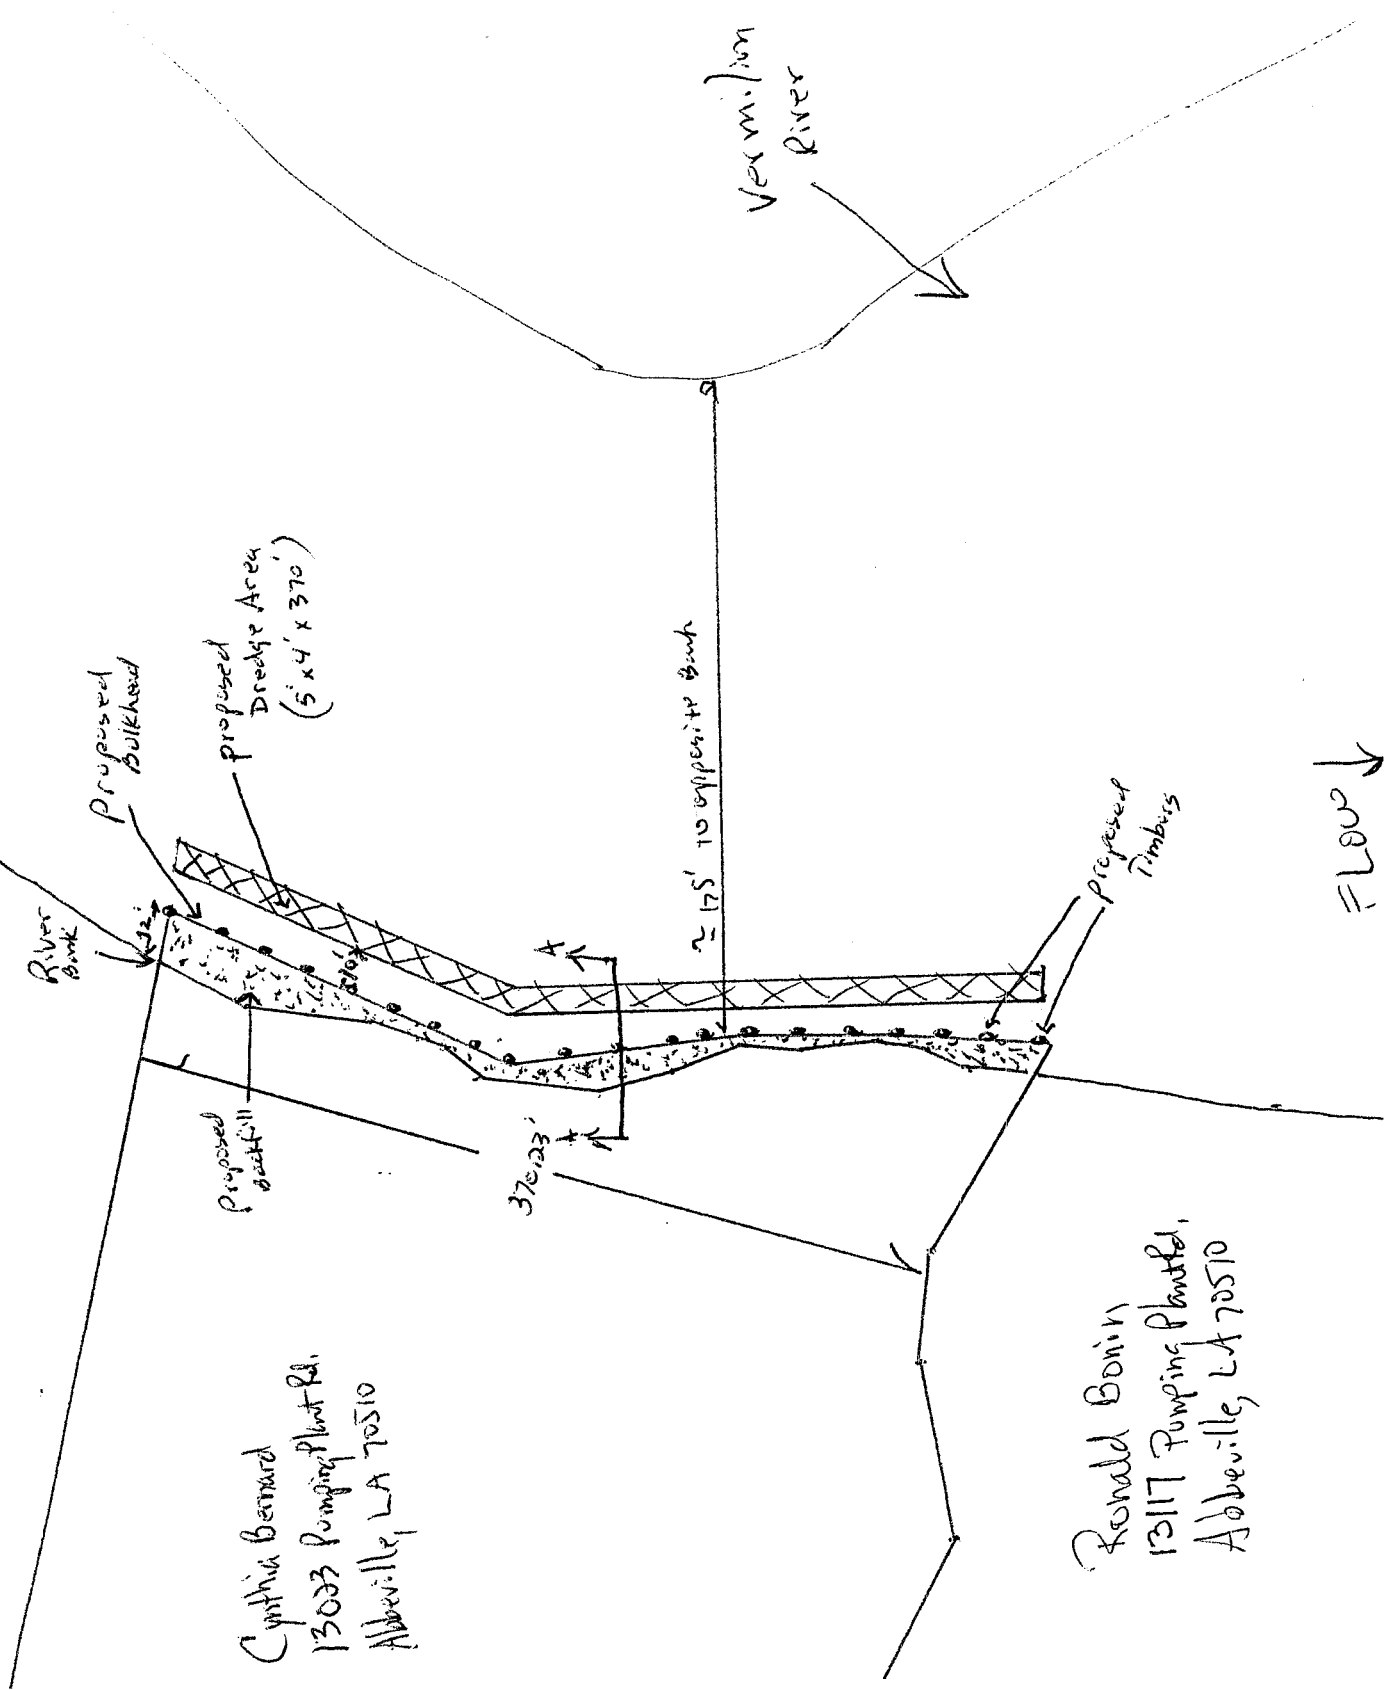

Notes

Map of:
[2772-2799] Pumping Plant Rd
Abbeville, LA 70510

Latitude

82 330

©2013 MapQuest - Portions ©2013 NAVTEQ | [Terms](#) | [Privacy](#)

©2013 MapQuest, Inc. Use of directions and maps is subject to the MapQuest Terms of Use. We make no guarantee of the accuracy of their content, road conditions or route usability. You assume all risk of use. [View Terms of Use](#)

Eddie Young
Vacant Pumping Plant Rd.
Abbeville, LA 70510

Cynthia Bernard
13033 Pumping Plant Rd.
Abbeville, LA 70510

Ronald Bonin
13117 Pumping Plant Rd.
Abbeville, LA 70510

Cross Section AA

Cynthia Berne
Bulkhead