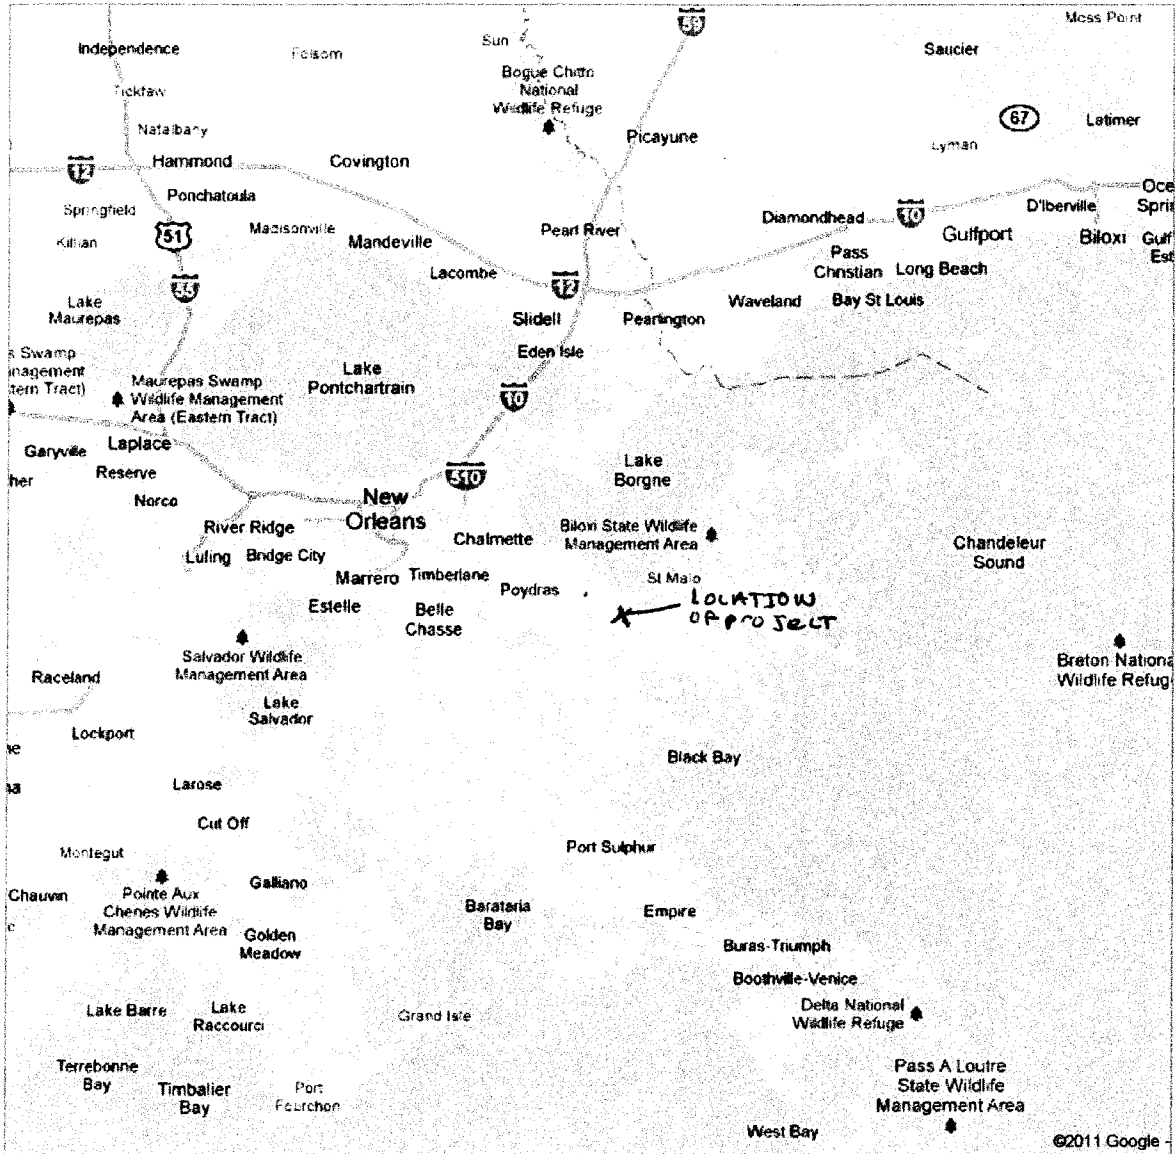

Google

Get Google Maps on your phone

Text the word "GMAPS" to 466453

BAYOU LA LOUÏNE

60' TO CENTER

EXISTING BOAT SLIP
NEW PILING

EXISTING BOAT SLIP
NEW PILING

Hwy 624

Cross-Section

BAYOU
LALOUTREA