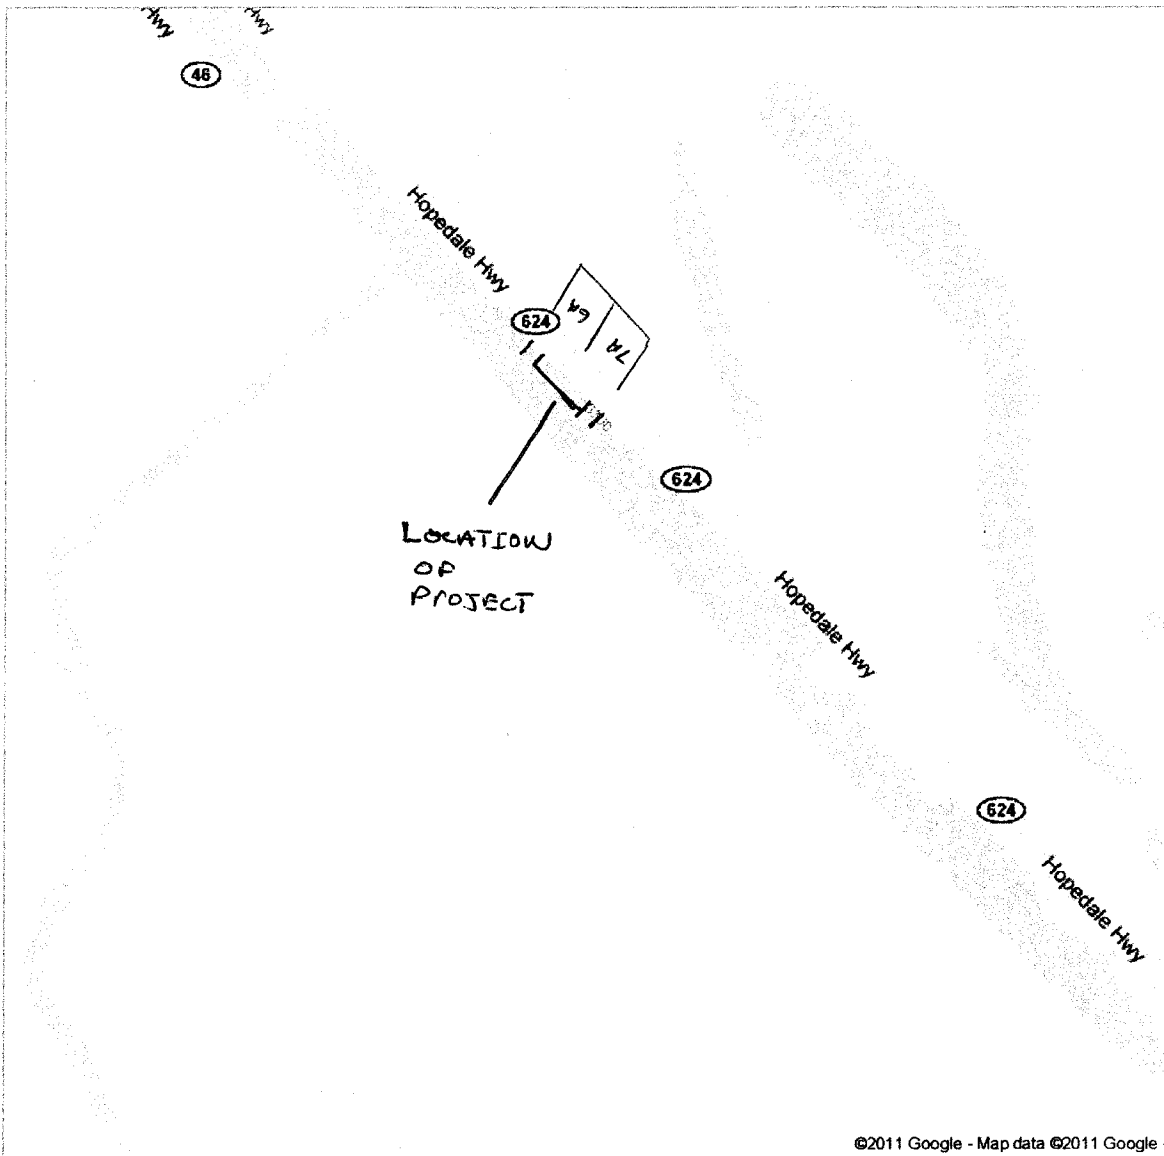

Google

Get Google Maps on your phone

Text the word "GMAPS" to 466453

BAYOU LA LOUÏNE

60' TO CENTER

EXISTING BOAT SLIP
NEW PILING

EXISTING BOAT SLIP
NEW PILING

Hwy 624

Cross-Section

BAYOU
LALOUTREA